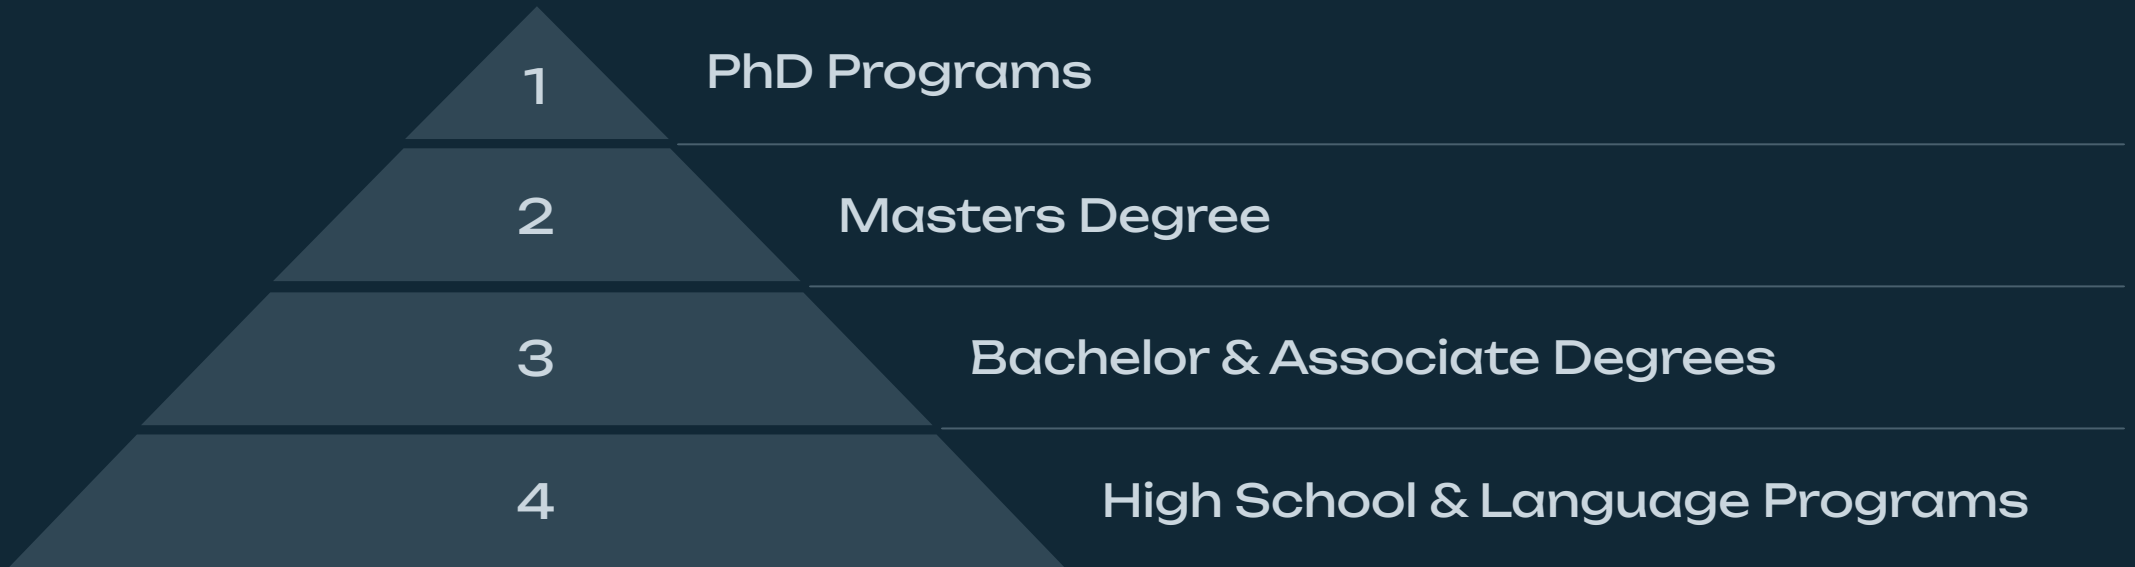

Get comprehensive list based on preferences

3

Finalize & Apply

Choose based on profile and preferences

Global Study Destinations

USA

UK

Canada

Europe

Our Services

- Guide through visa process
- Assist with up to 5 university applications
- Provide scholarship information
- Support for various program levels

Program Offerings

Why Choose ISEM Global Partners